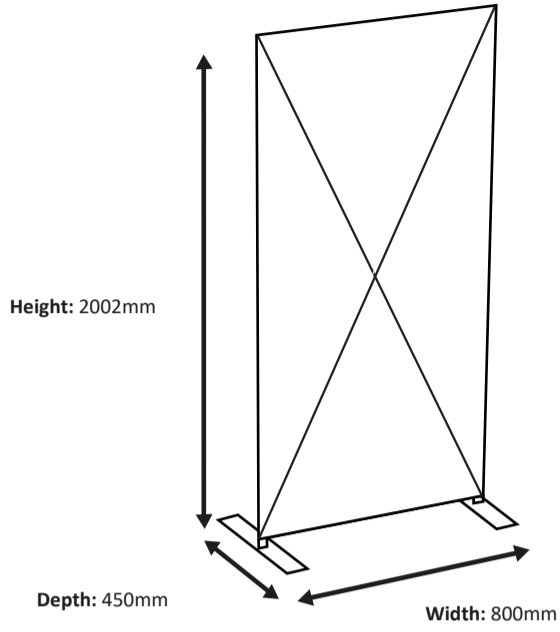

### File set-up

The **blue line** is the outline of the document size.

Confection is done on the **orange line**. This is the final net size.

Important text and images should be placed within the **green line** because of the confection. The green and blue line are **7 cm** apart.

# Zipper-Banner Slim 80 x 200cm Graphic (ZBSLIM080-200)

### Graphic

Actual size of graphic: 800 \* 2000 mm (W/H)